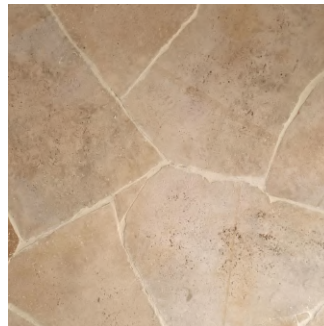

Crazy Paver Series

* All While Stock Last items can be specially ordered, lead time 8-10 weeks.

Bluestone

Finish	Dimension(mm)	UoM	kg/UoM	UoM/pallet	kg/pallet	Note
Sawn	Random Shapex20	m2	54	25	1350	1 m2 per layer
Honed	Random Shapex20	m2	54	25	1350	1 m2 per layer

Sawn

Honed

Travertine

Color	Finish	Dimension(mm)	UoM	kg/UoM	UoM/pallet	kg/pallet	Note
Beige	Tumbled & Unfilled	Random Shapex20	m2	54	19	1026	

Beige Travertine

Quartz

Color	Finish	Dimension(mm)	UoM	kg/UoM	UoM/pallet	kg/pallet	Note
Stormy Grey	Brushed	Random Shapex20	m2	54	25	1350	